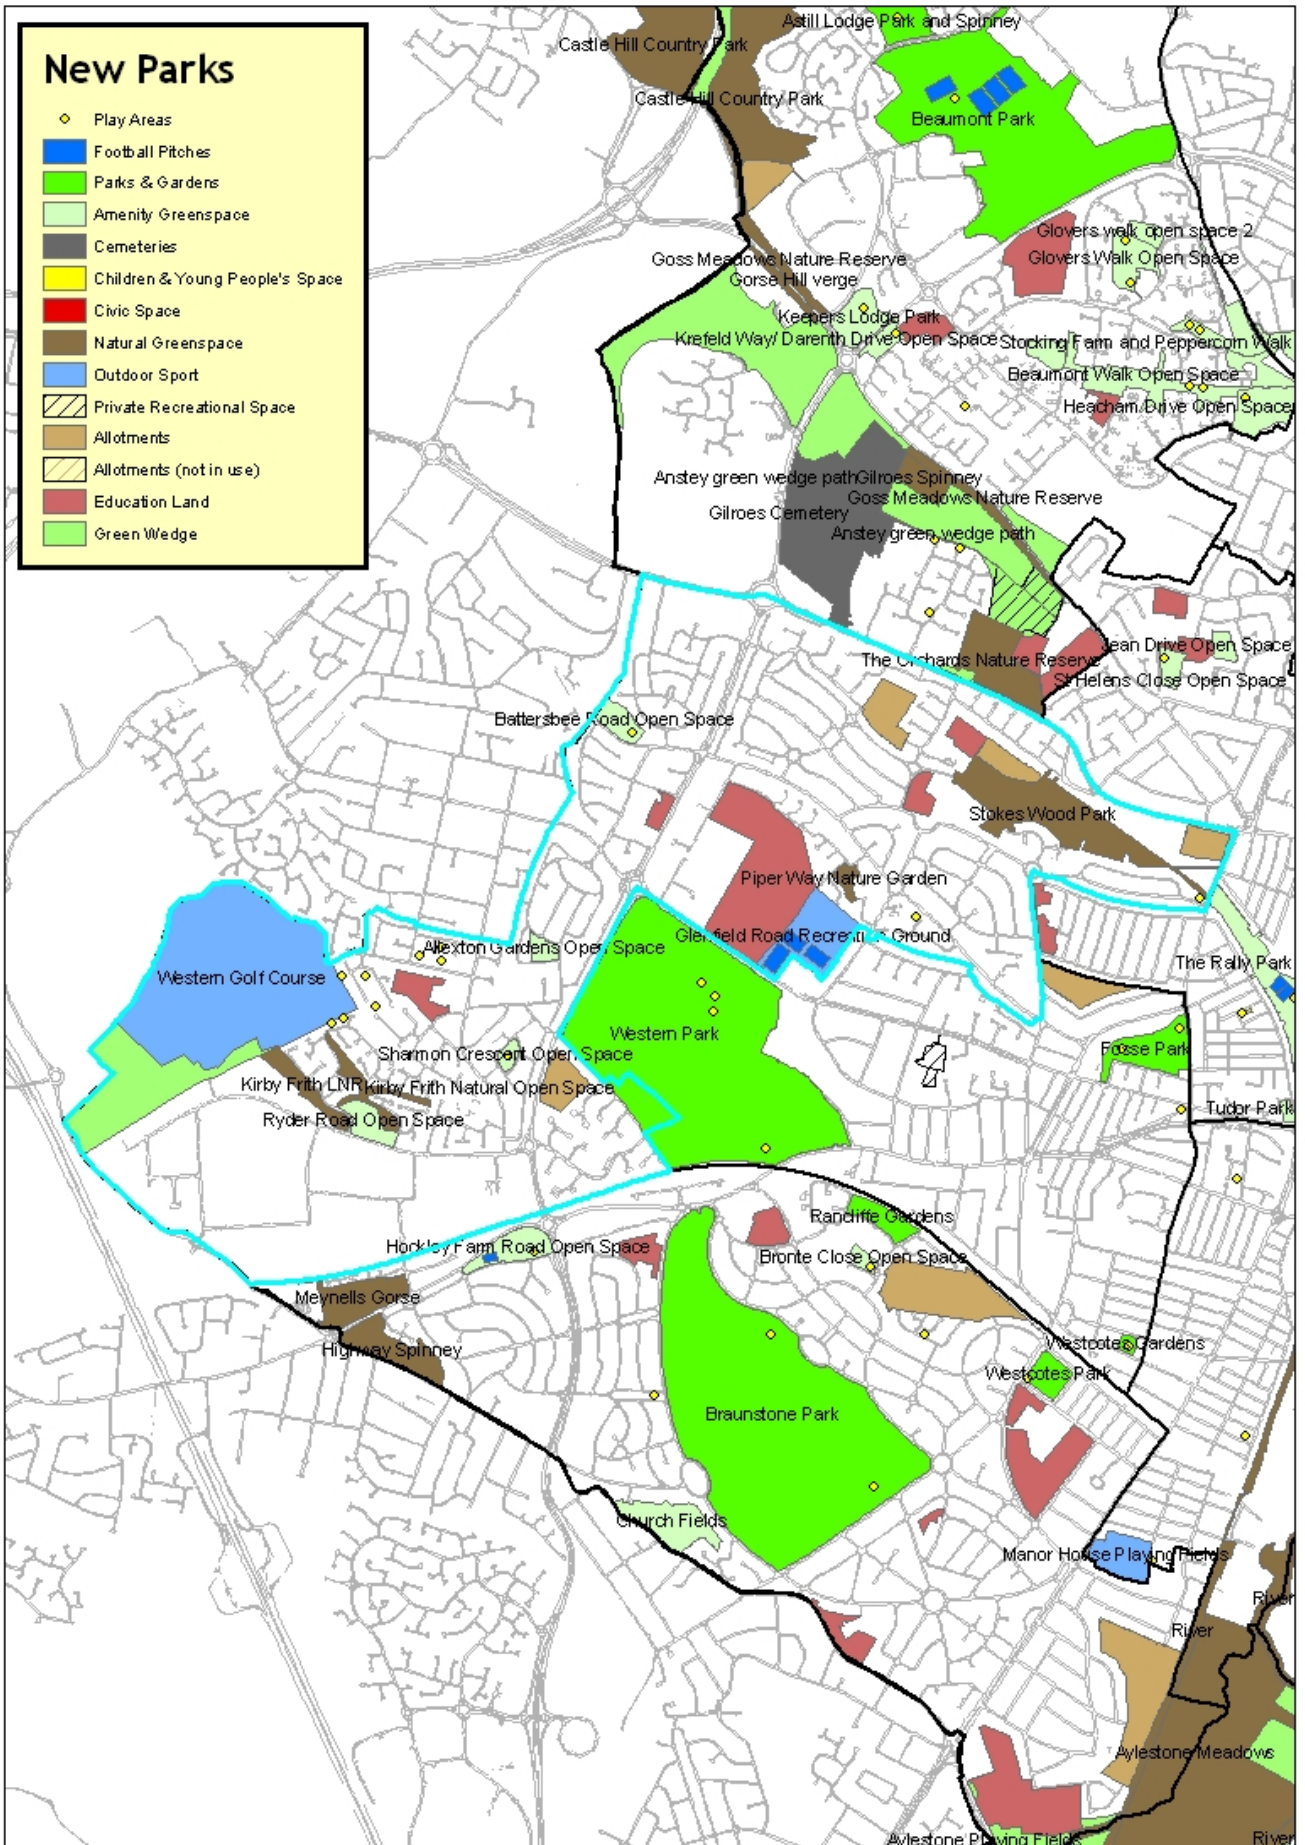

APPENDIX 2

MAPS SHOWING OPEN SPACE PROVISION BY WARD

Humberstone & Hamilton

- ◇ Play Areas
- Football Pitches
- Parks & Gardens
- Amenity Greenspace
- Cemeteries
- Children & Young People's Space
- Civic Space
- Natural Greenspace
- Outdoor Sport
- ▨ Private Recreational Space
- Allotments
- ▨ Allotments (not in use)
- Education Land
- Green Wedge

Rushey Mead

- ◆ Play Areas
- Football Pitches
- Parks & Gardens
- Amenity Greenspace
- Cemeteries
- Children & Young People's Space
- Civic Space
- Natural Greenspace
- Outdoor Sport
- Private Recreational Space
- Allotments
- Allotments (not in use)
- Education Land
- Green Wedge