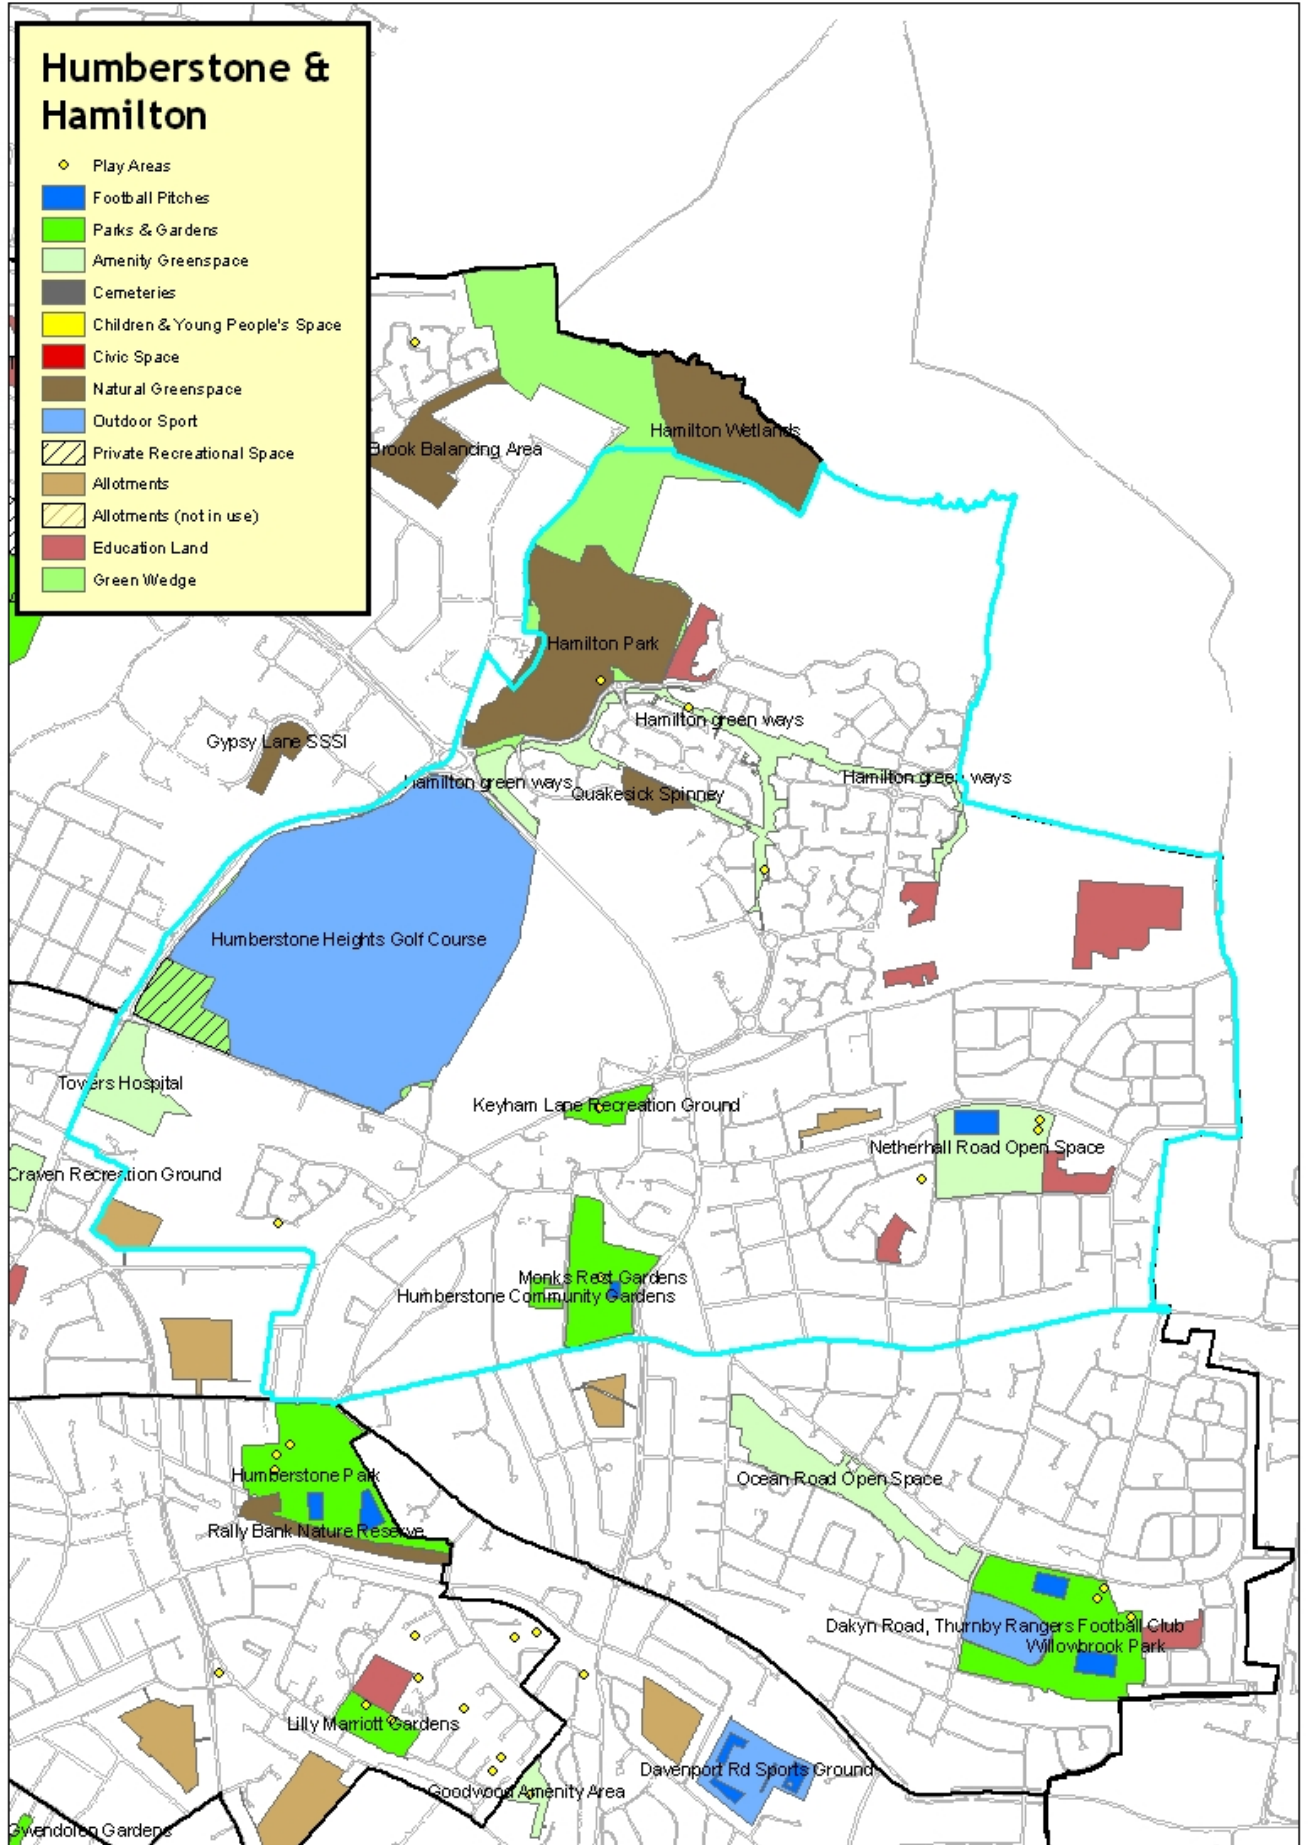

APPENDIX 2

MAPS SHOWING OPEN SPACE PROVISION BY WARD

Humberstone & Hamilton

- ◇ Play Areas
- Football Pitches
- Parks & Gardens
- Amenity Greenspace
- Cemeteries
- Children & Young People's Space
- Civic Space
- Natural Greenspace
- Outdoor Sport
- ▨ Private Recreational Space
- Allotments
- ▨ Allotments (not in use)
- Education Land
- Green Wedge

Rushey Mead

- ◆ Play Areas
- Football Pitches
- Parks & Gardens
- Amenity Greenspace
- Cemeteries
- Children & Young People's Space
- Civic Space
- Natural Greenspace
- Outdoor Sport
- Private Recreational Space
- Allotments
- Allotments (not in use)
- Education Land
- Green Wedge