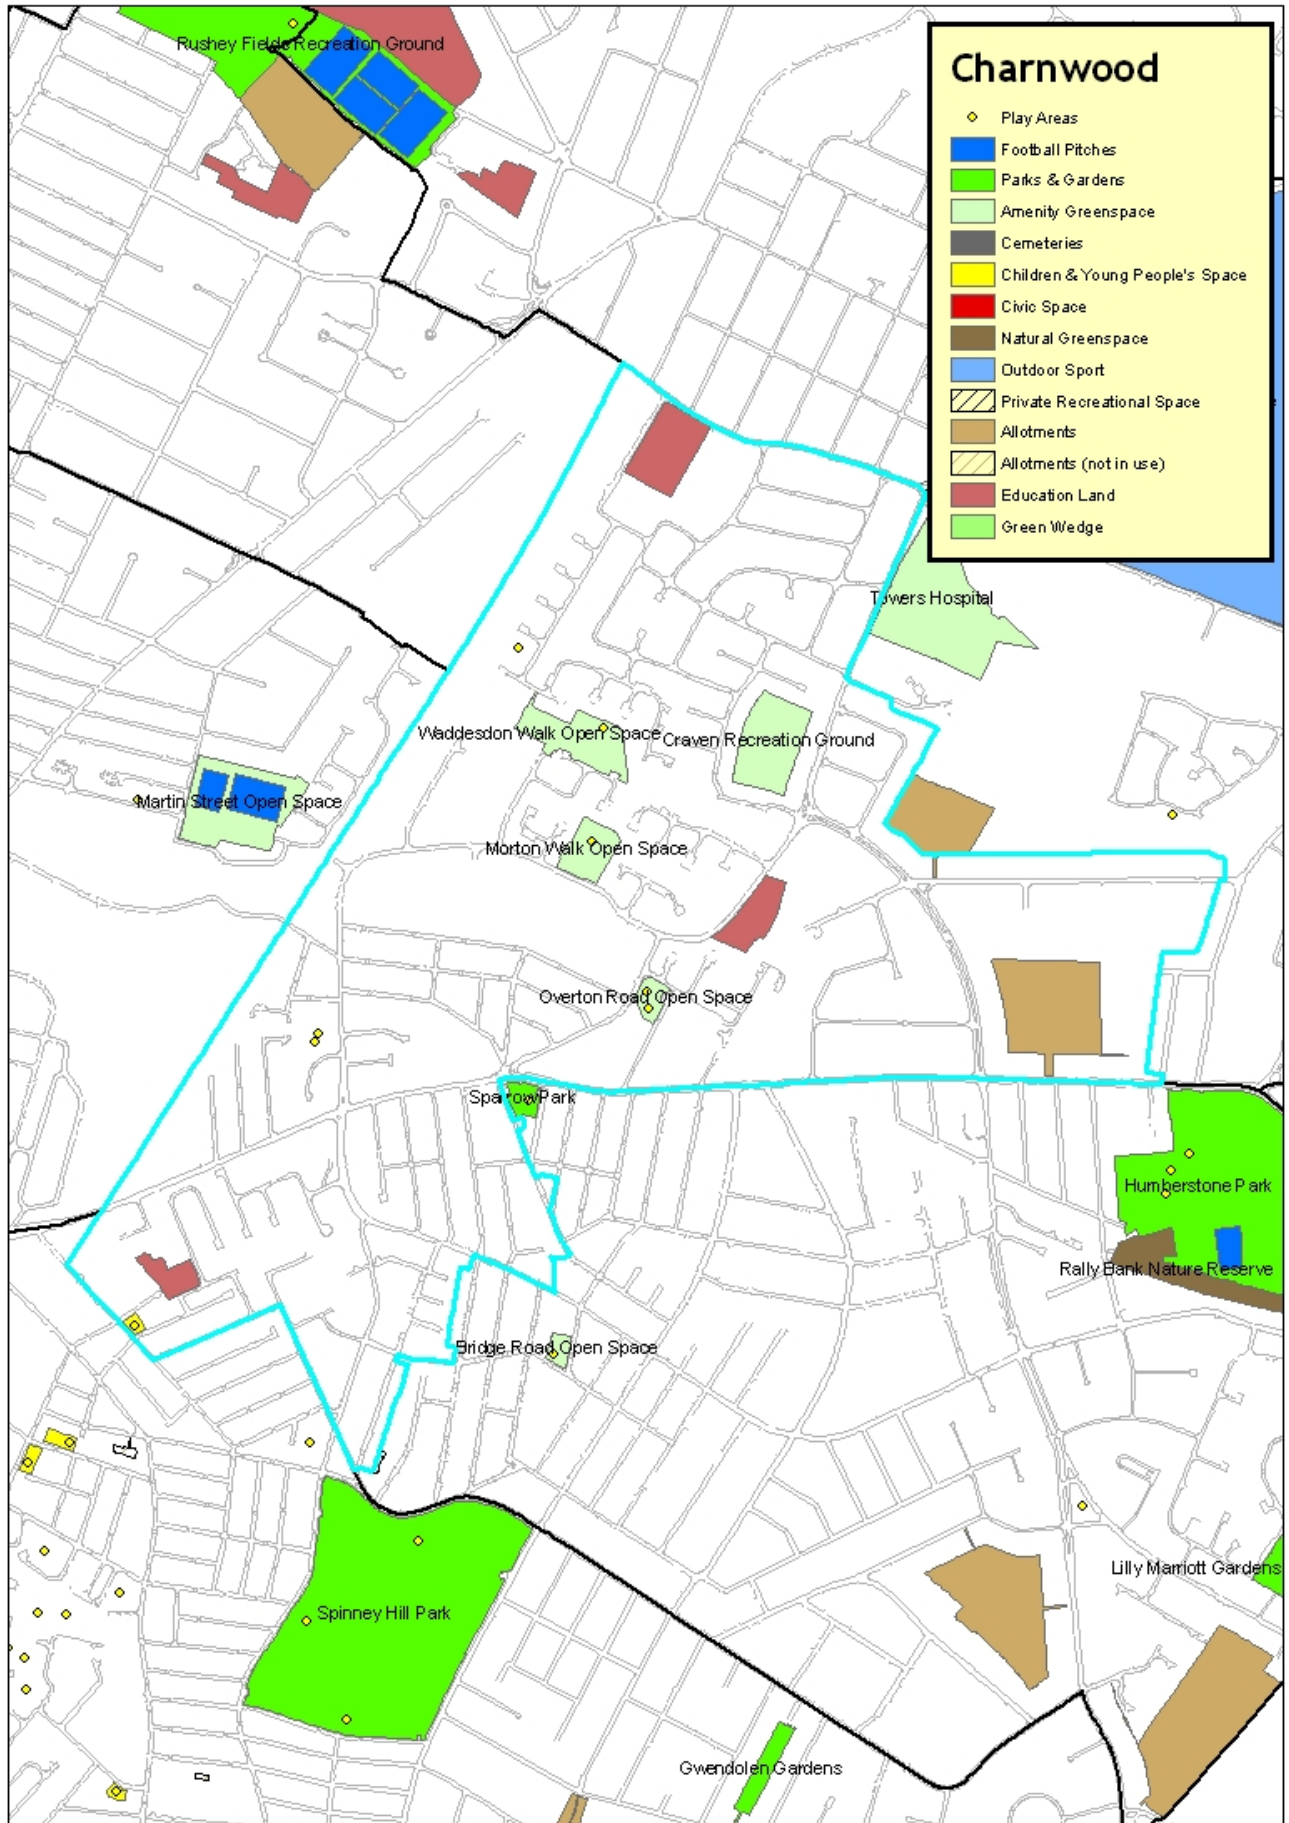

APPENDIX 2

MAPS SHOWING OPEN SPACE PROVISION BY WARD

Humberstone & Hamilton

- ◇ Play Areas
- Football Pitches
- Parks & Gardens
- Amenity Greenspace
- Cemeteries
- Children & Young People's Space
- Civic Space
- Natural Greenspace
- Outdoor Sport
- ▨ Private Recreational Space
- Allotments
- ▨ Allotments (not in use)
- Education Land
- Green Wedge

Rushey Mead

- ◆ Play Areas
- Football Pitches
- Parks & Gardens
- Amenity Greenspace
- Cemeteries
- Children & Young People's Space
- Civic Space
- Natural Greenspace
- Outdoor Sport
- Private Recreational Space
- Allotments
- Allotments (not in use)
- Education Land
- Green Wedge