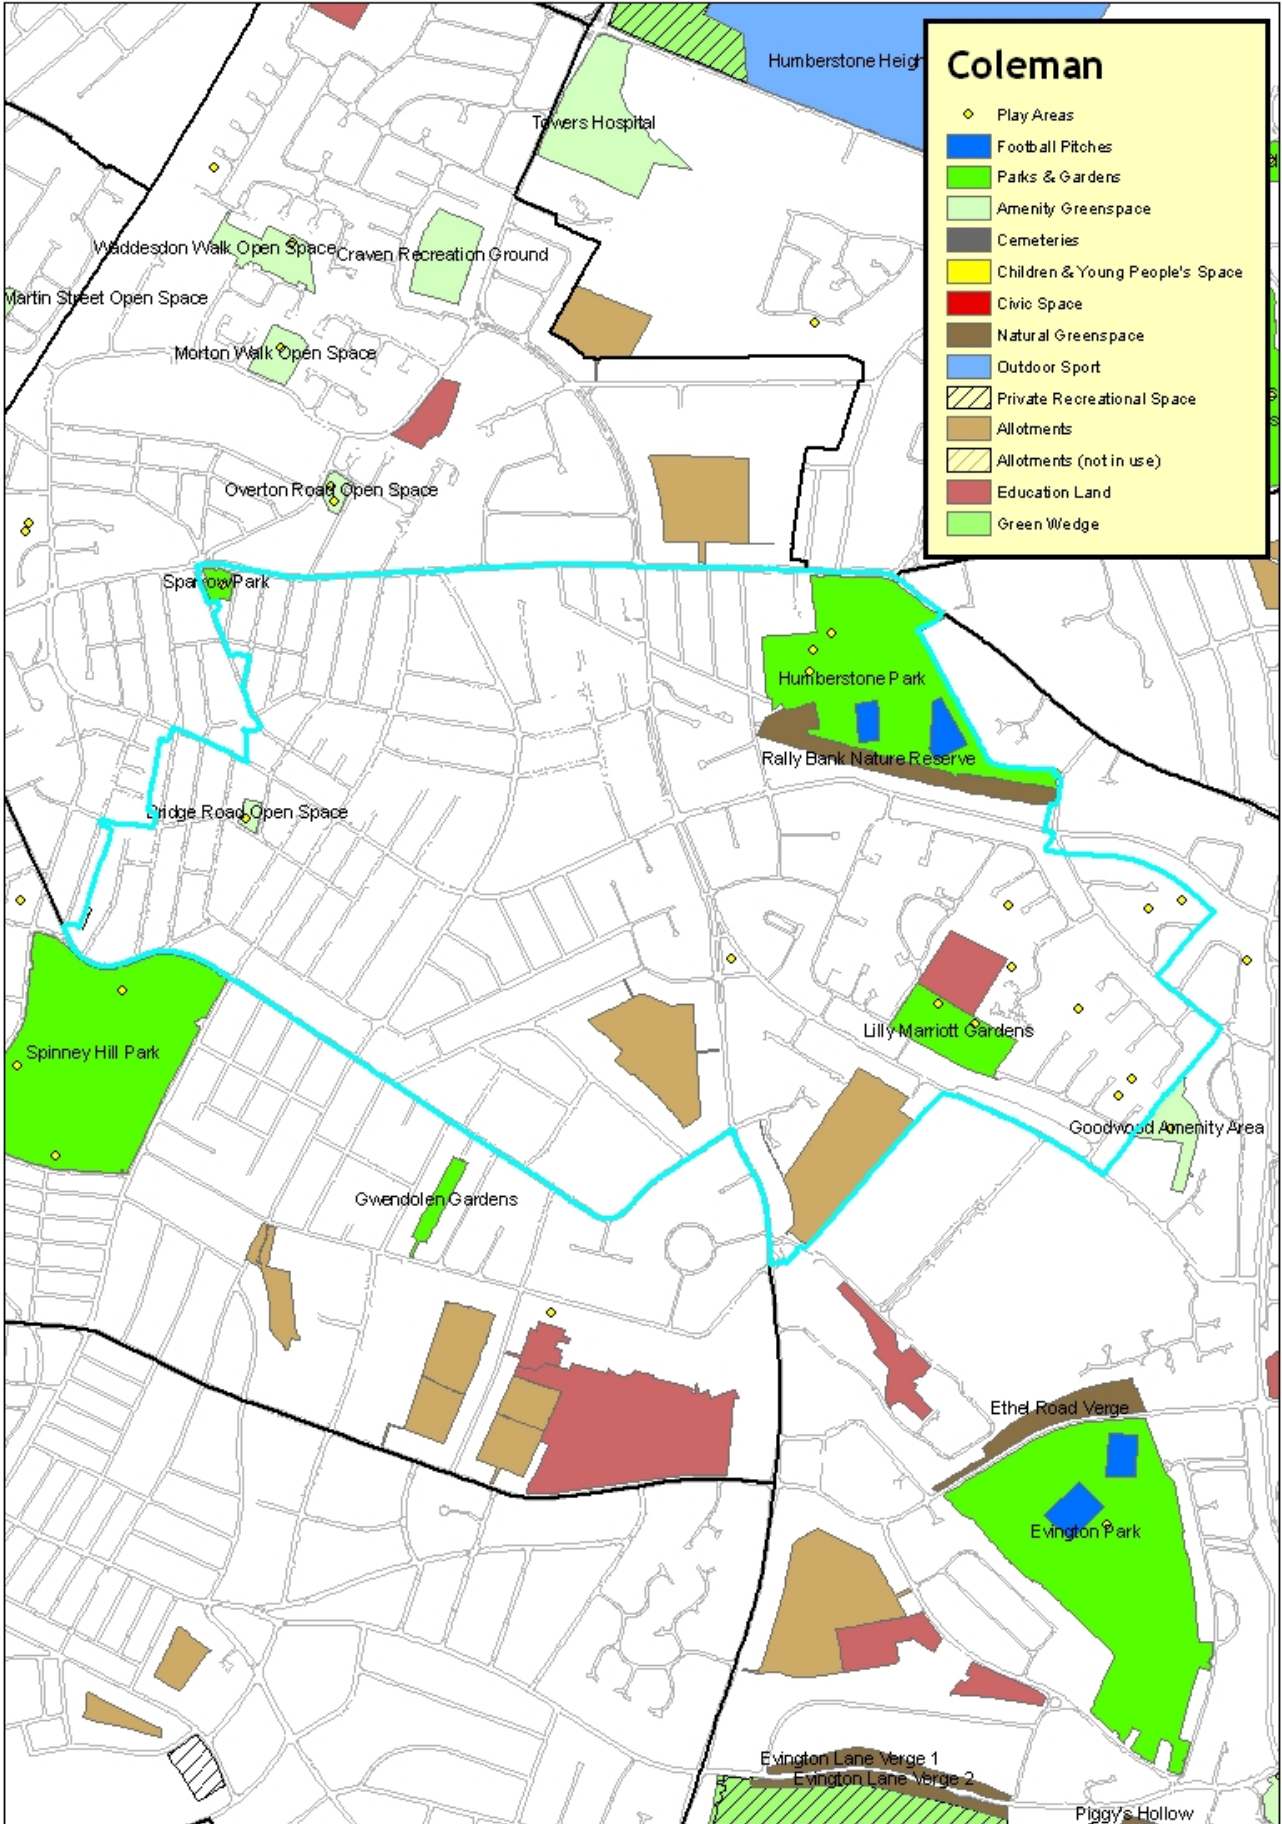

APPENDIX 2

MAPS SHOWING OPEN SPACE PROVISION BY WARD

Humberstone & Hamilton

- ◇ Play Areas
- Football Pitches
- Parks & Gardens
- Amenity Greenspace
- Cemeteries
- Children & Young People's Space
- Civic Space
- Natural Greenspace
- Outdoor Sport
- ▨ Private Recreational Space
- Allotments
- ▨ Allotments (not in use)
- Education Land
- Green Wedge

Rushey Mead

- ◆ Play Areas
- Football Pitches
- Parks & Gardens
- Amenity Greenspace
- Cemeteries
- Children & Young People's Space
- Civic Space
- Natural Greenspace
- Outdoor Sport
- Private Recreational Space
- Allotments
- Allotments (not in use)
- Education Land
- Green Wedge