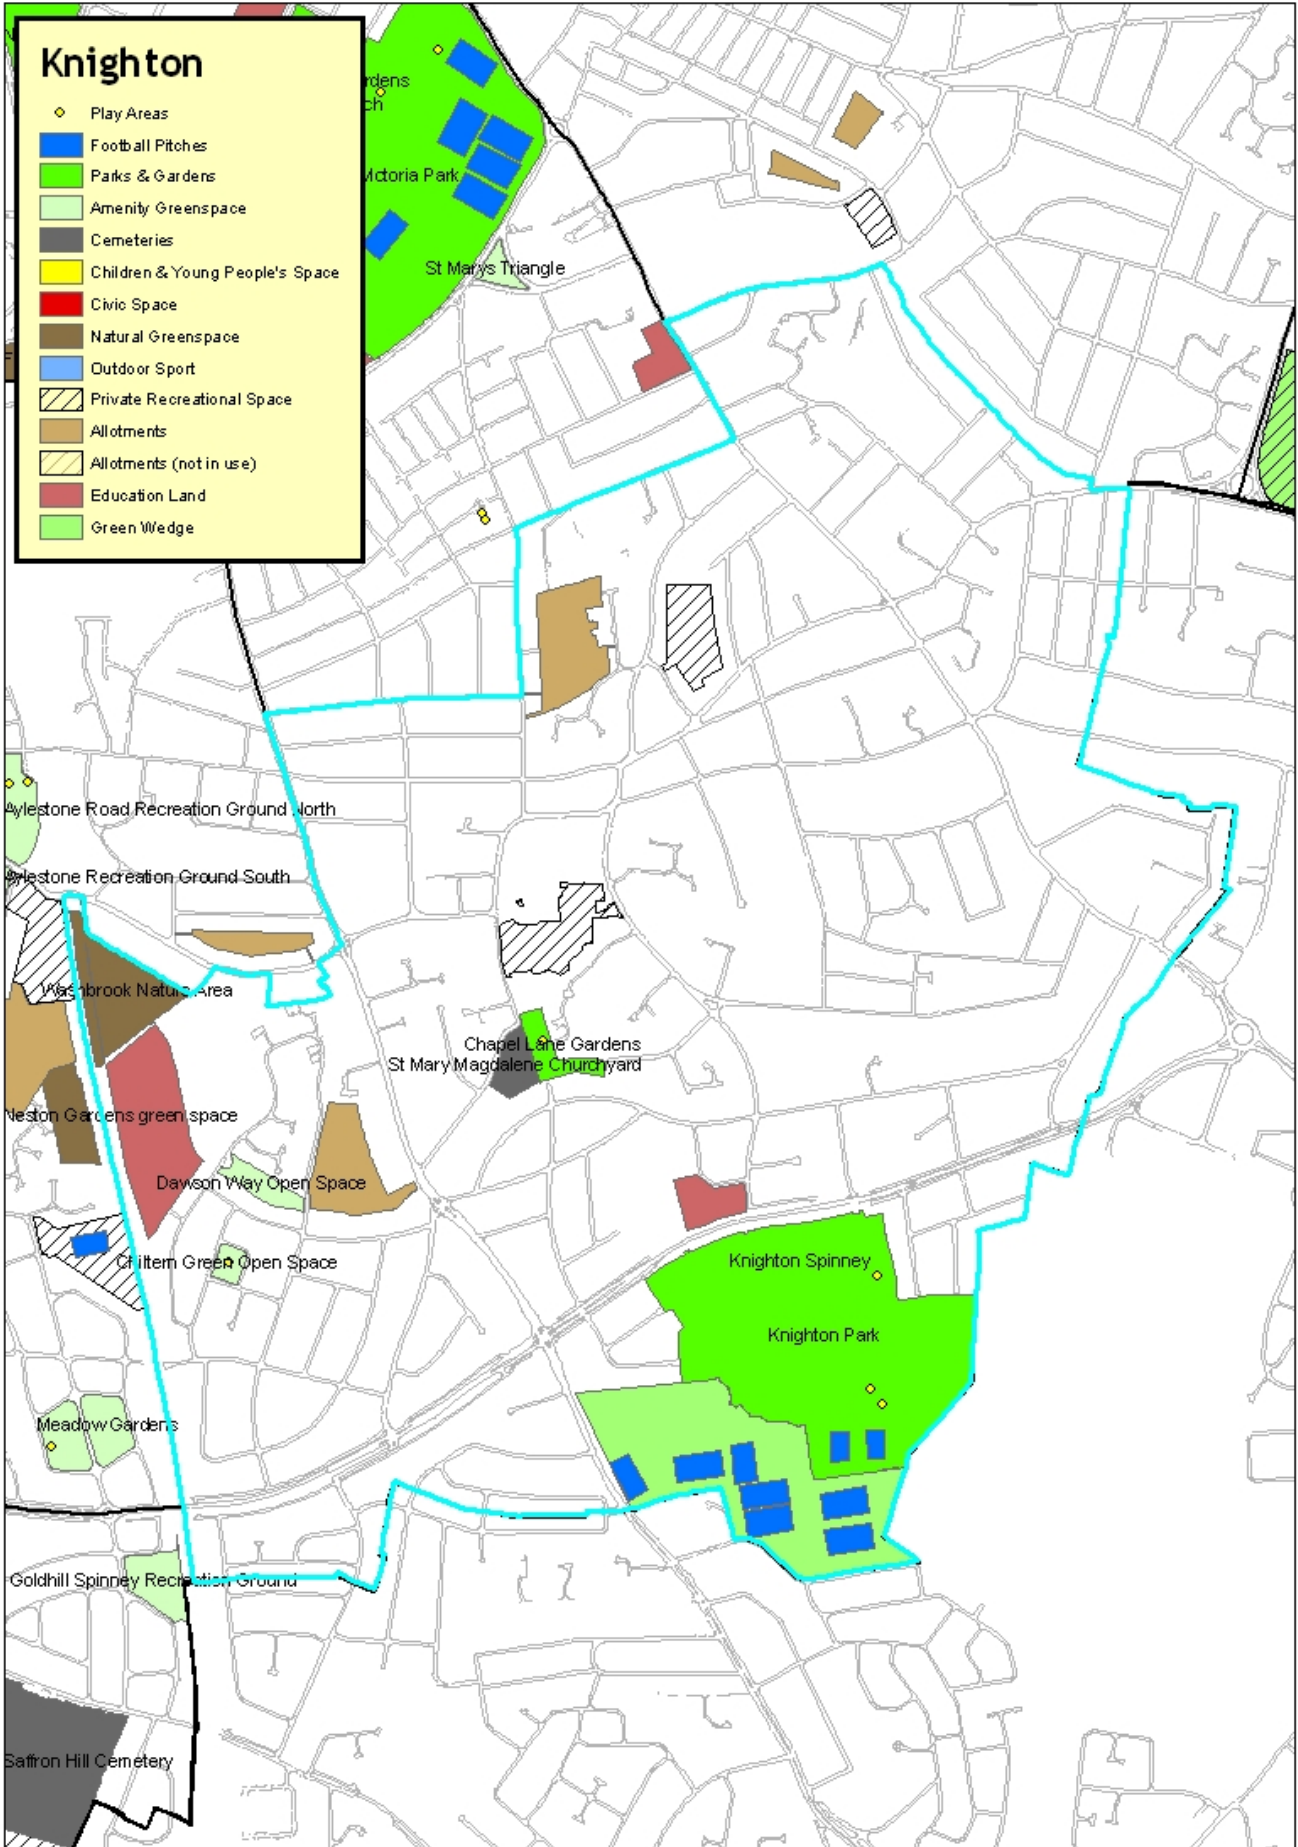

APPENDIX 2

MAPS SHOWING OPEN SPACE PROVISION BY WARD

Humberstone & Hamilton

- ◇ Play Areas
- Football Pitches
- Parks & Gardens
- Amenity Greenspace
- Cemeteries
- Children & Young People's Space
- Civic Space
- Natural Greenspace
- Outdoor Sport
- ▨ Private Recreational Space
- Allotments
- ▨ Allotments (not in use)
- Education Land
- Green Wedge

Rushey Mead

- ◆ Play Areas
- Football Pitches
- Parks & Gardens
- Amenity Greenspace
- Cemeteries
- Children & Young People's Space
- Civic Space
- Natural Greenspace
- Outdoor Sport
- Private Recreational Space
- Allotments
- Allotments (not in use)
- Education Land
- Green Wedge